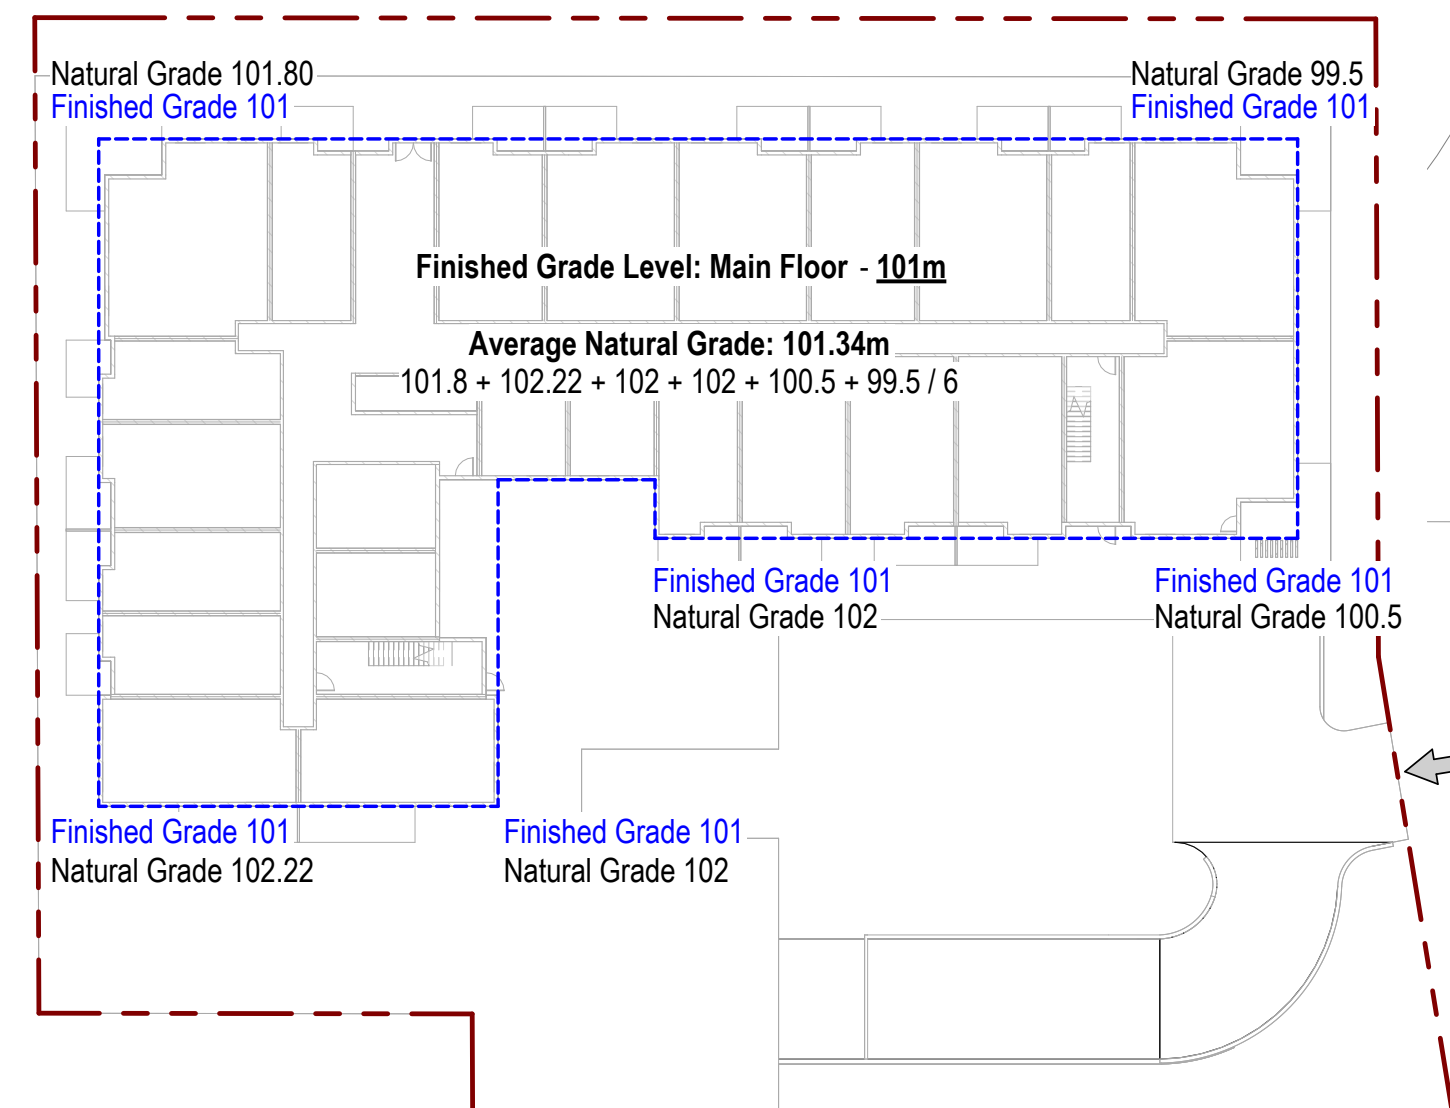

PROJECT NO. 24-002

 DATE 2024-08-02

 SCALE As indicated

 DRAWN BY kat

 REVIEWED BY XV

A101

2 SITE PLAN - AVERAGE GRADE

1 SITE PLAN