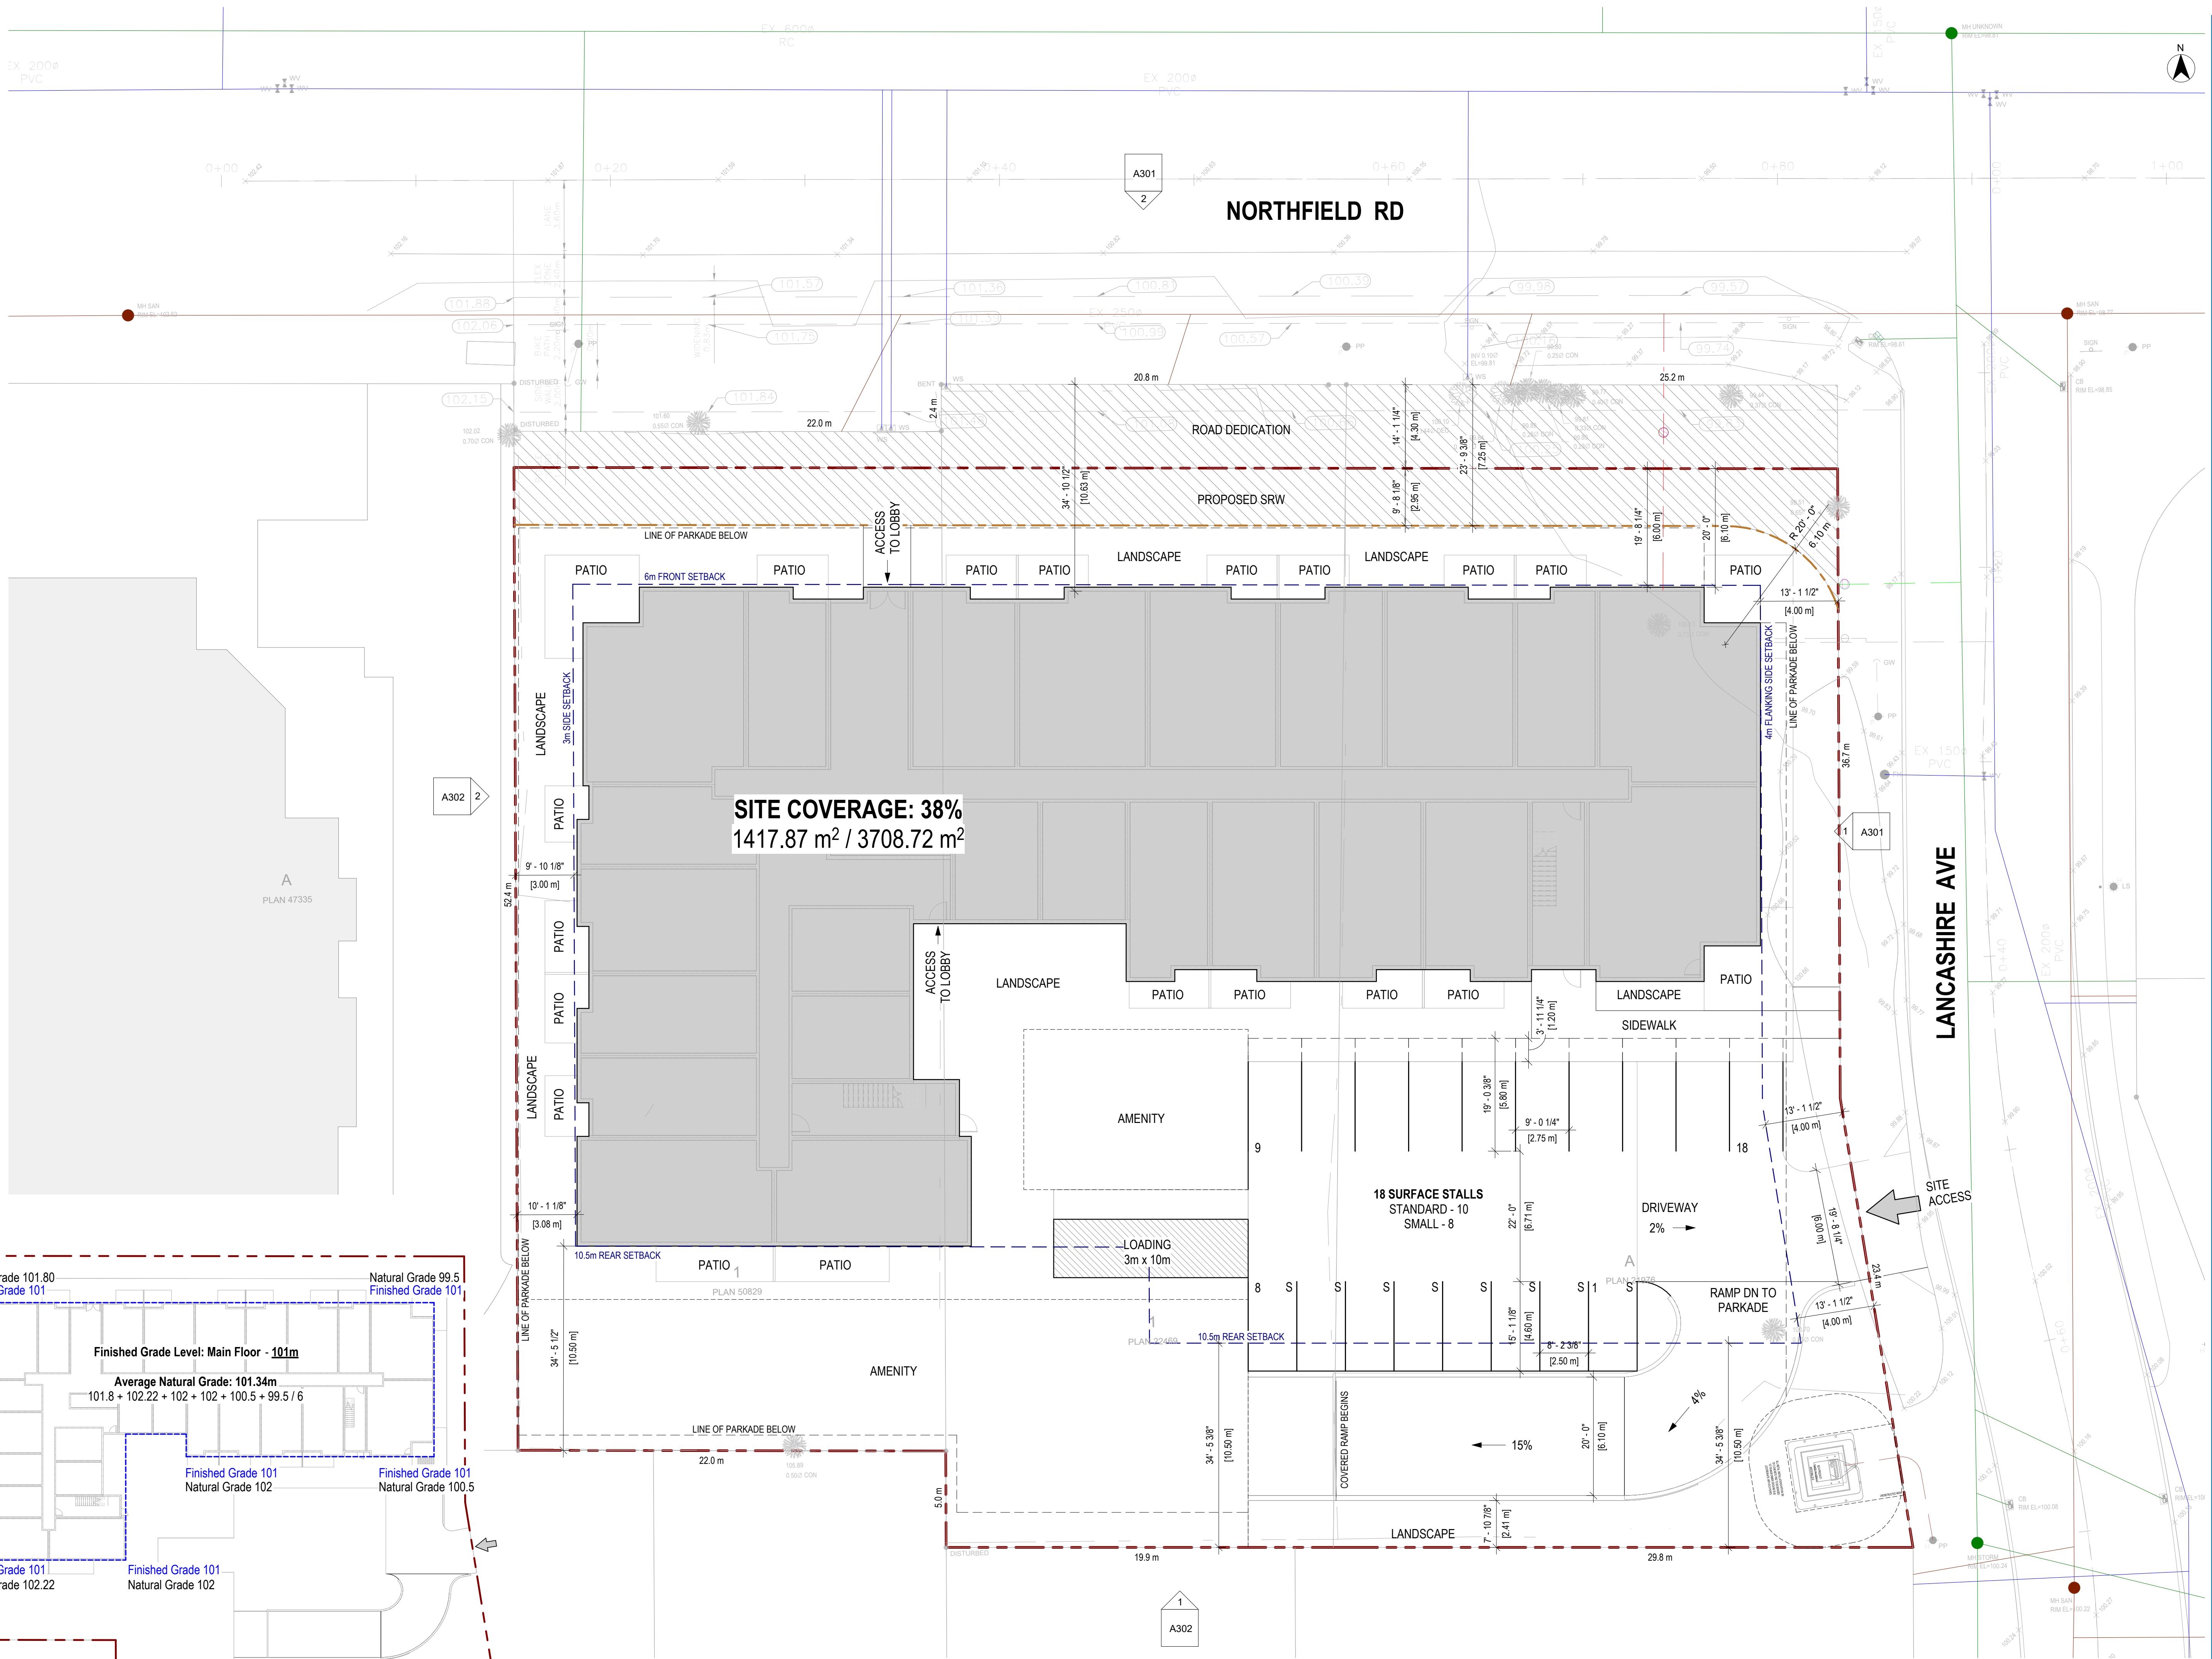

RECEIVED

RA510

 2024-AUG-23

 Current Planning

PROJECT ADDRESS

 1821, 1825, 1885 NORTHFIELD RD,

 NANAIMO, BC

SITE PLAN

PROJECT NO. 24-002

 DATE 2024-08-02

 SCALE As indicated

 DRAWN BY kat

 REVIEWED BY XV

A101

2 SITE PLAN - AVERAGE GRADE

1 SITE PLAN